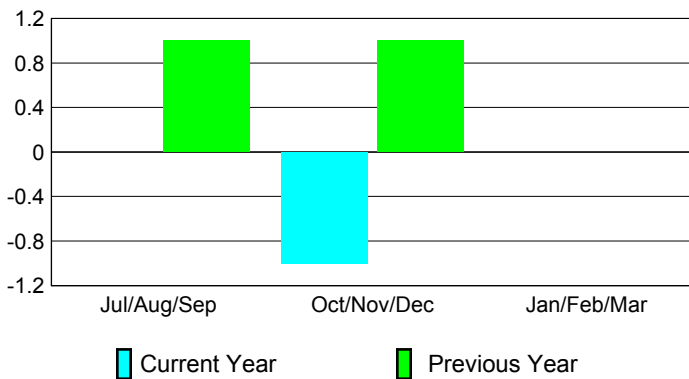

Club Results 2012-2013

Goal, New, Dropped, Gain/Loss

Comparison of Club Gain/Loss

Current Year Compared to the Previous Year

YTD Status Quo Clubs 2012-2013

Status Quo Clubs Compared to Status Quo Members

MEMBERSHIP