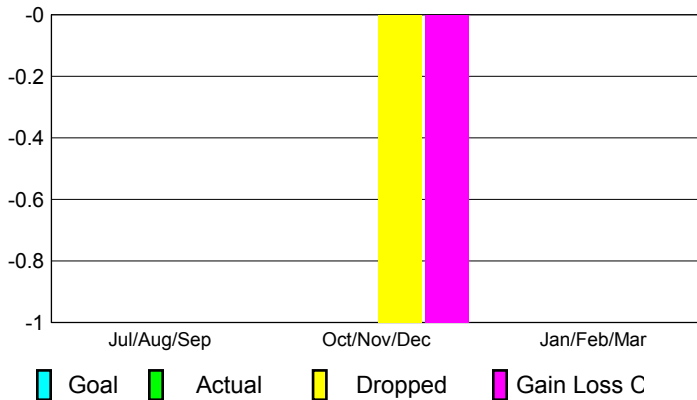

2012-2013 GMT Reports for District (or Undistricted) **District LC 8**

GMT: Ricardo Shoiti Komatsu

Location: BRAZIL

GMT CA: 3

CLUBS

Club Results
2012-2013

Clubs
2011-2012

Month	New Club Goal	Actual New Clubs	Actual Dropped Clubs	Gain/Loss of Clubs	Gain/Loss of Clubs
Jul/Aug/Sep		0	0	0	1
Oct/Nov/Dec		0	-1	-1	1
Jan/Feb/Mar					0
Totals		0	-1	-1	2

Club Results 2012-2013

Goal, New, Dropped, Gain/Loss

Comparison of Club Gain/Loss

Current Year Compared to the Previous Year

YTD Status Quo Clubs 2012-2013

Status Quo Clubs Compared to Status Quo Members

MEMBERSHIP