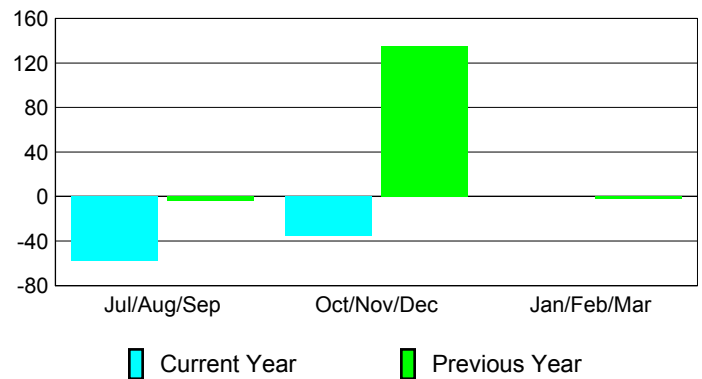

Membership Results
2012-2013

Membership
2011-2012

Month	Net Memb Goal	Actual New Memb	Actual Dropped Memb	Gain/Loss of Memb	Gain/Loss of Memb
Jul/Aug/Sep		40	-98	-58	-4
Oct/Nov/Dec		48	-83	-35	135
Jan/Feb/Mar					-2
Totals		88	-181	-93	129

Membership Results 2012-2013

Goal, New, Dropped, Gain/Loss

Comparison of Membership Gain/Loss

Current Year Compared to the Previous Year

Gender Comparison 2012-2013

Jul/Aug/Sep

Oct/Nov/Dec

Jan/Feb/Mar