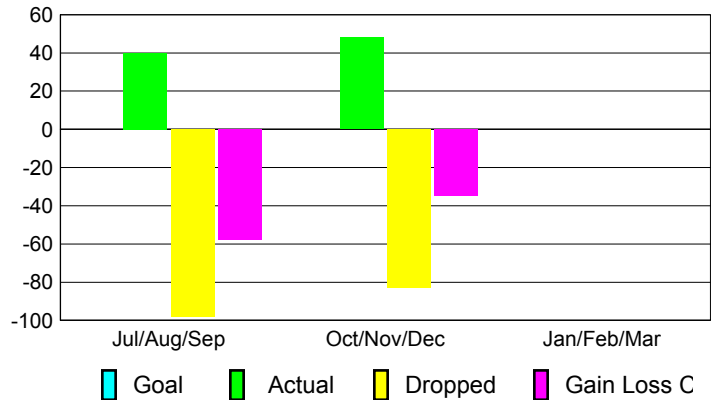

Membership Results 2012-2013

Goal, New, Dropped, Gain/Loss

Comparison of Membership Gain/Loss

Current Year Compared to the Previous Year